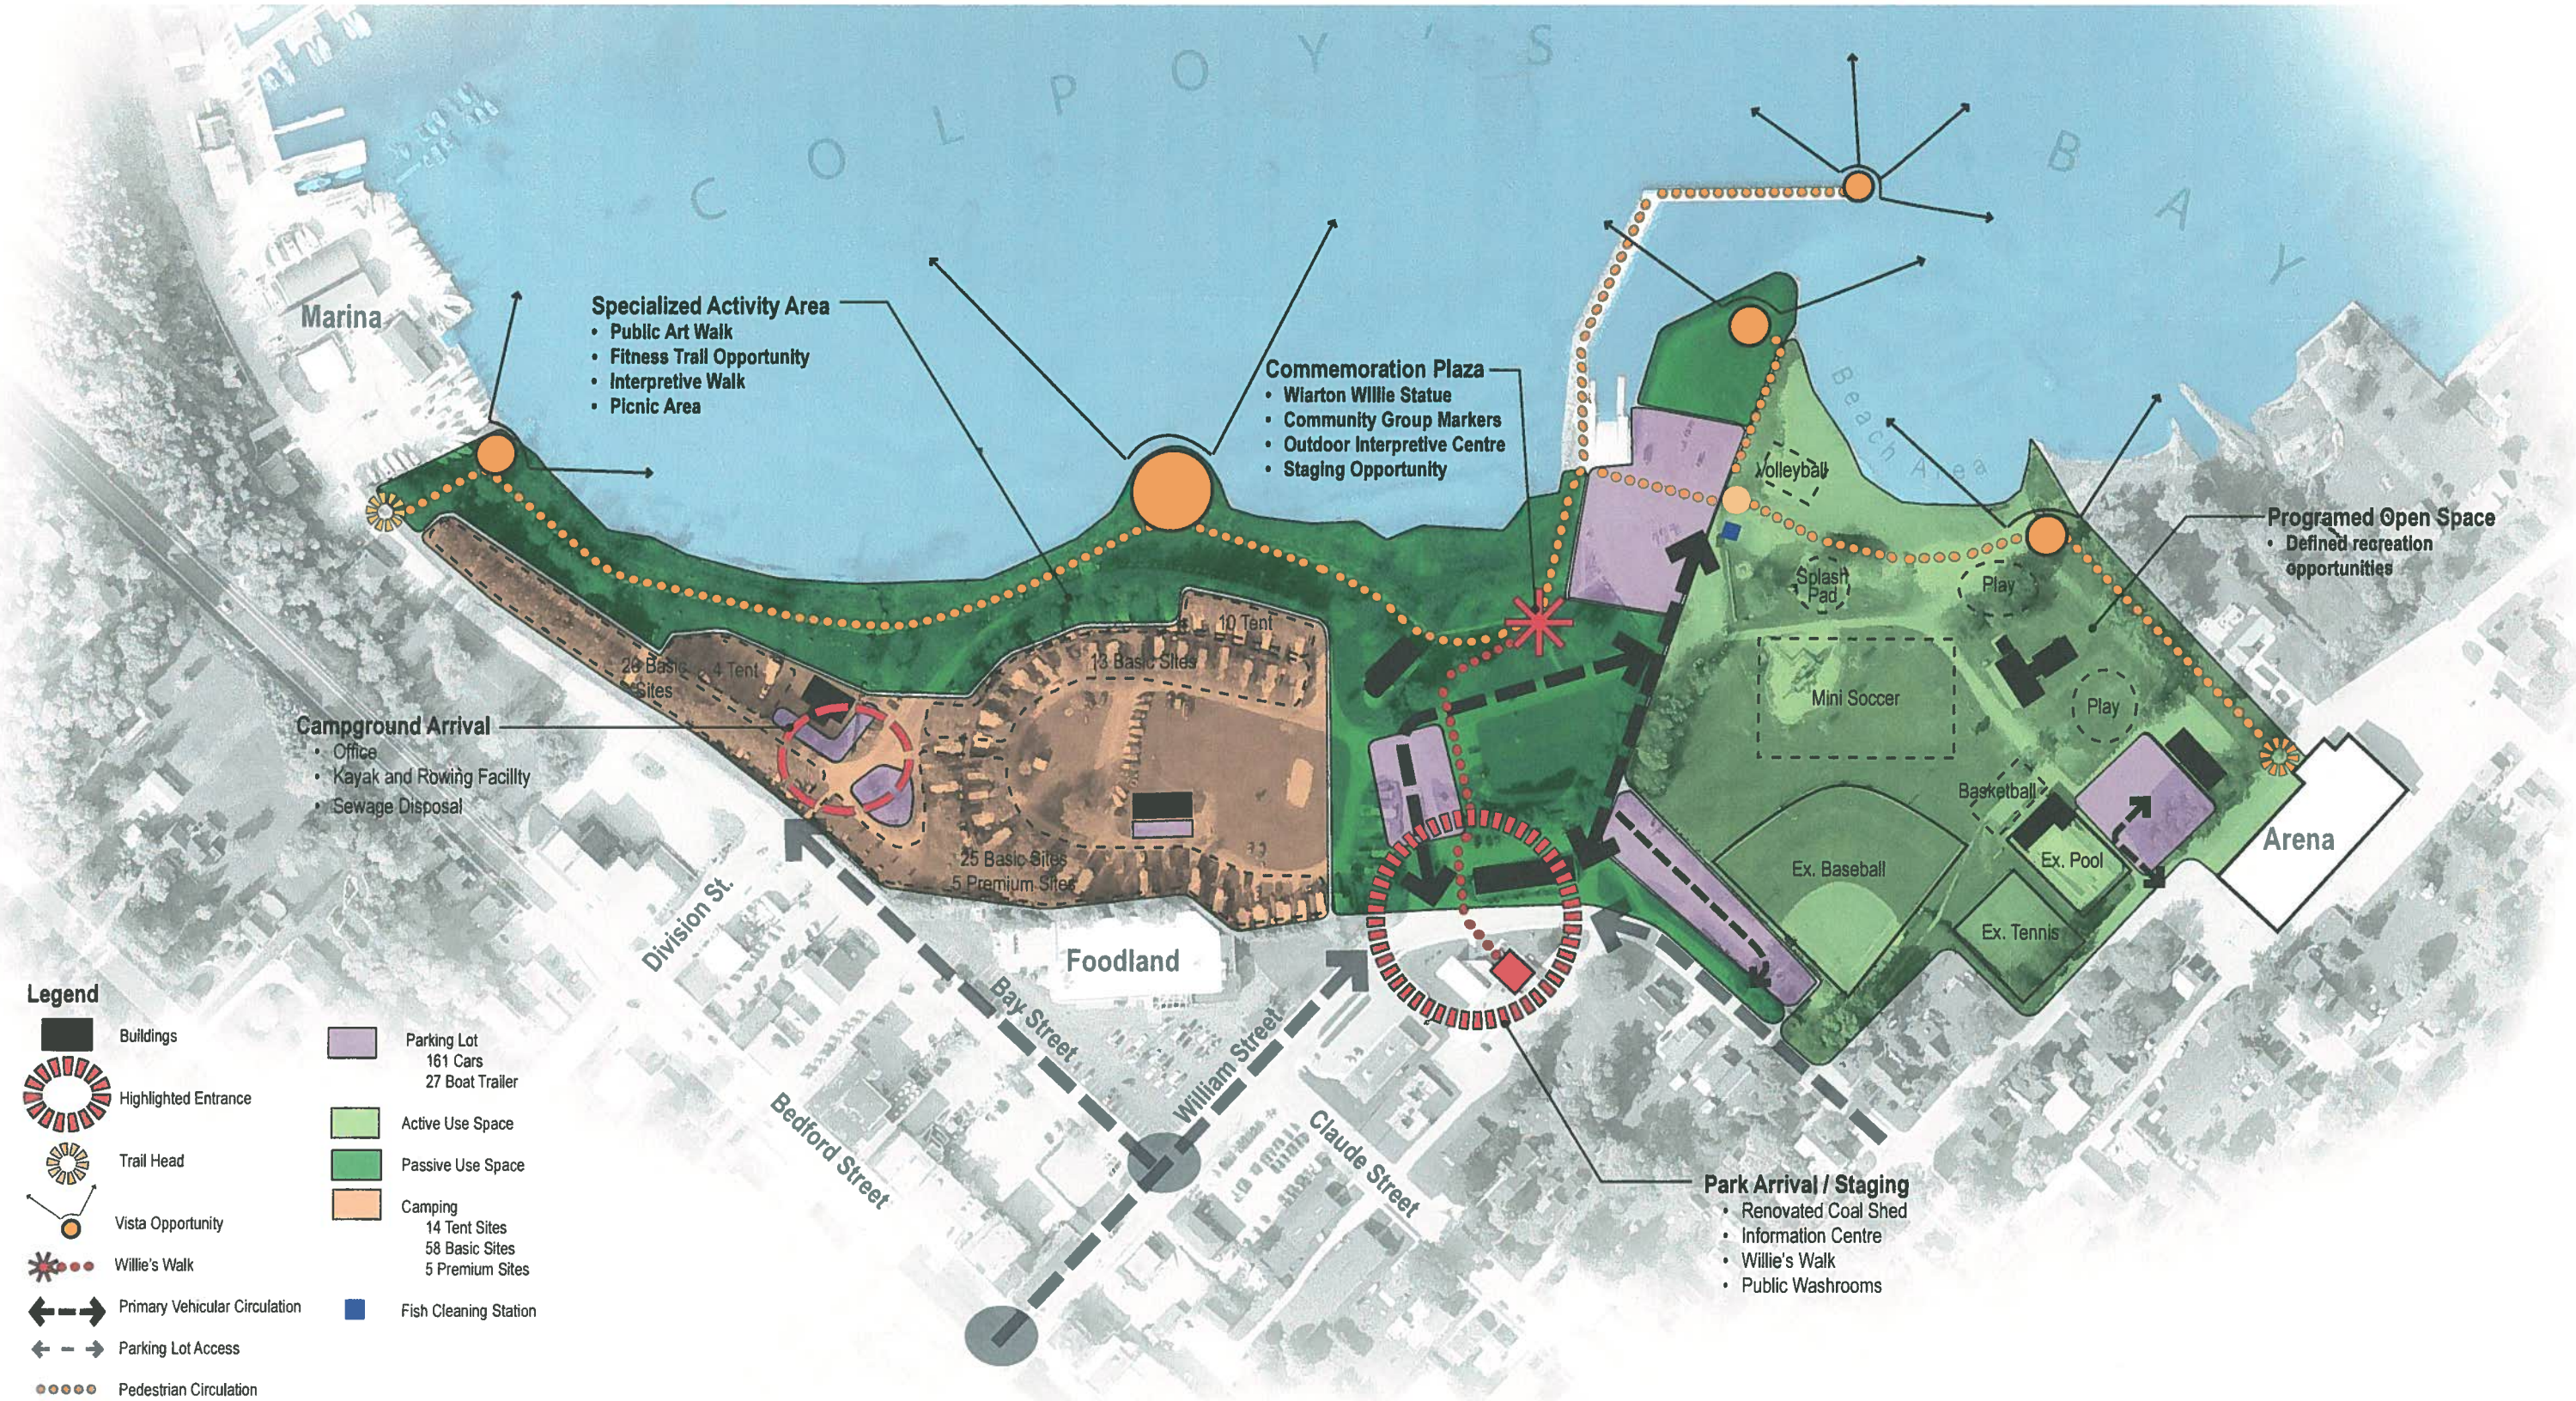

Bluewater Park Redevelopment

Legend

	Buildings		Parking Lot
	Highlighted Entrance		161 Cars
	Trail Head		27 Boat Trailer
	Vista Opportunity		Active Use Space
	Willie's Walk		Passive Use Space
	Primary Vehicular Circulation		Camping
	Parking Lot Access		14 Tent Sites
	Pedestrian Circulation		58 Basic Sites
			5 Premium Sites
			Fish Cleaning Station

Option 1